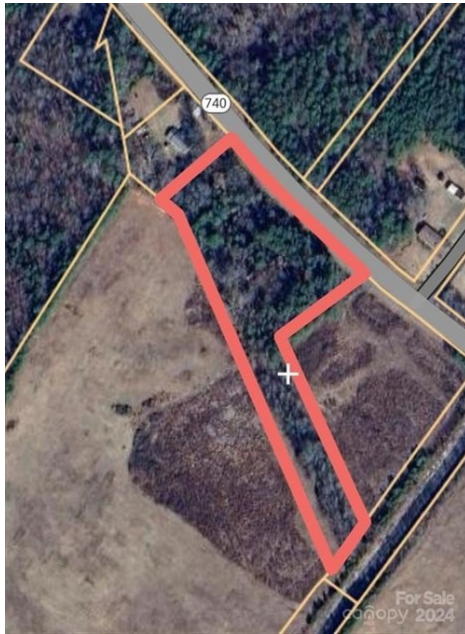

## Vacant Nc 740 Hwy, New London, NC 28127

- » MLS #: 4141045
- » Land | Lot: 3.8 acres
- » More Info: [VacantNc740HwyNewLondon.IsForSale.com](http://VacantNc740HwyNewLondon.IsForSale.com)

**Amanda Cody**  
(980) 581-1399 (Mobile)  
[amandaearnhardt@yahoo.com](mailto:amandaearnhardt@yahoo.com)  
<http://www.acodyrealestate.com>

Hometown Realty Pros, LLC  
731 N. 2nd Street, Suite C  
Albemarle, NC 28001  
(980) 581-1399

3.8 wooded acres in North Stanly District available with Water Tap already in place. This property is within minutes of Badin Lake and Uwharrie National Forest.